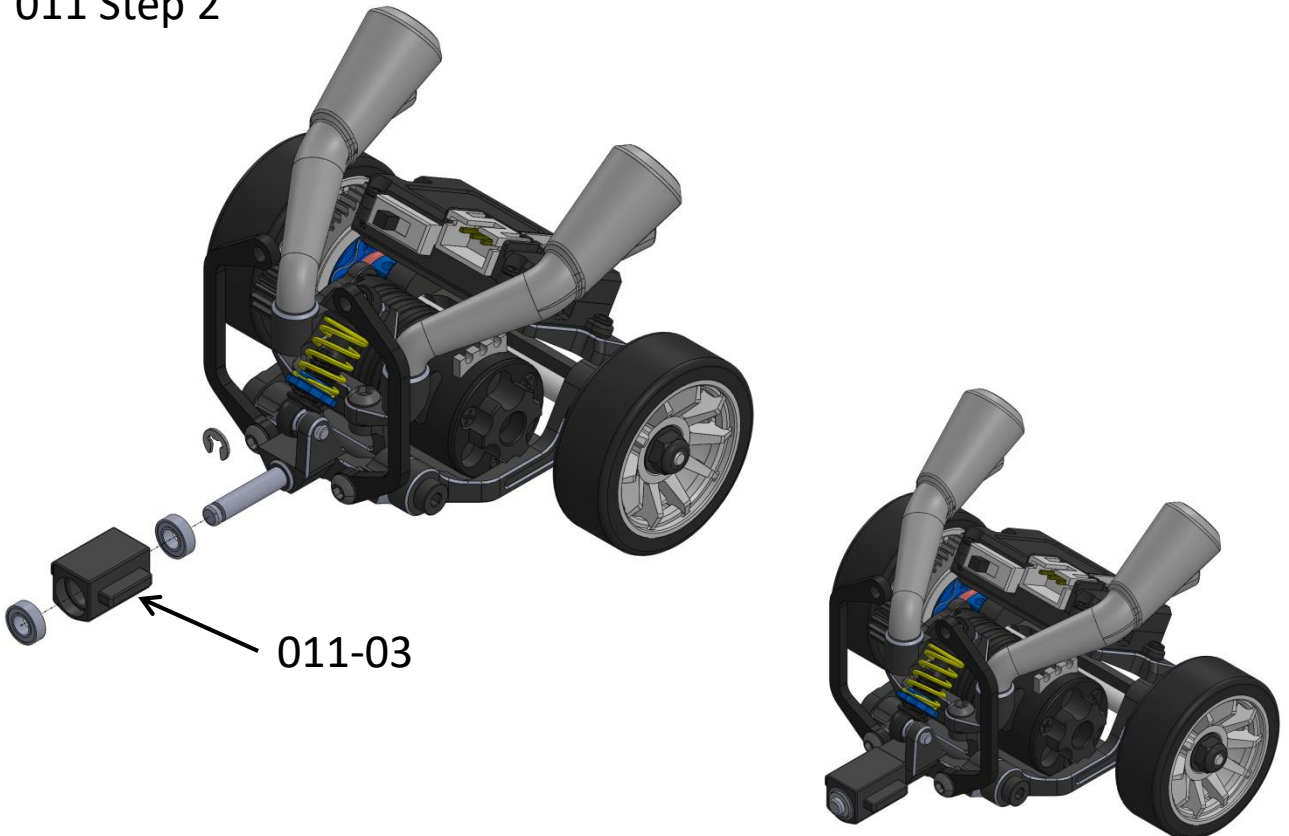

GL Rider Alu. Chassis

GL-Rider-011 Assembly Guide

June-2019

Thank you for purchased the option parts for GL Rider. Hope you enjoy it.

What's in the bag?

GL-Rider-011 Part List

1, GL-Rider-011-01	x1pc
2, GL-Rider-011-02	x1pc
3, GL-Rider-011-03	x1pc
4, GL-Rider-011-04	x1pc
5, GL-Rider-011-05	x1pc
6, M2x4 TM	x5pcs
7, M2x5 TM	x1pcs

011 Step 1

011 Step 1 Done

011 Step 2

011 Step 2 Done

011 Step 3

GL-Ride-013

M2x4 KB

GL-Rider-010