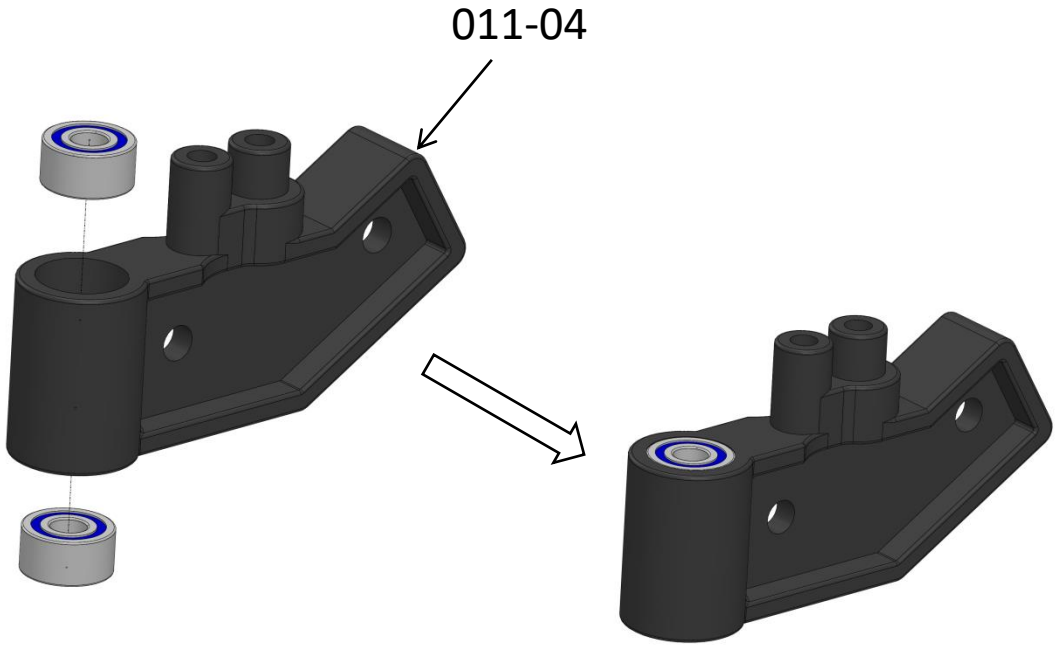

011 Step 1

011 Step 1 Done

---

011 Step 2

011 Step 2 Done