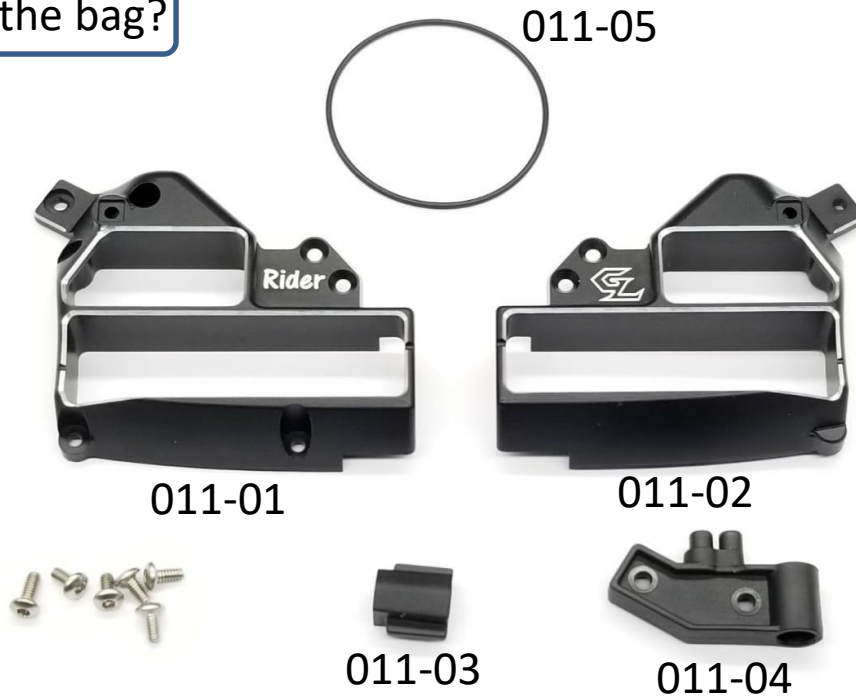

GL Rider Alu. Chassis

GL-Rider-011 Assembly Guide

June-2019

Thank you for purchased the option parts for GL Rider. Hope you enjoy it.

What's in the bag?

GL-Rider-011 Part List

1, GL-Rider-011-01	x1pc
2, GL-Rider-011-02	x1pc
3, GL-Rider-011-03	x1pc
4, GL-Rider-011-04	x1pc
5, GL-Rider-011-05	x1pc
6, M2x4 TM	x5pcs
7, M2x5 TM	x1pcs

011 Step 1

011 Step 1 Done

011 Step 2

011 Step 2 Done

011 Step 3

GL-Ride-013

M2x4 KB

GL-Rider-010