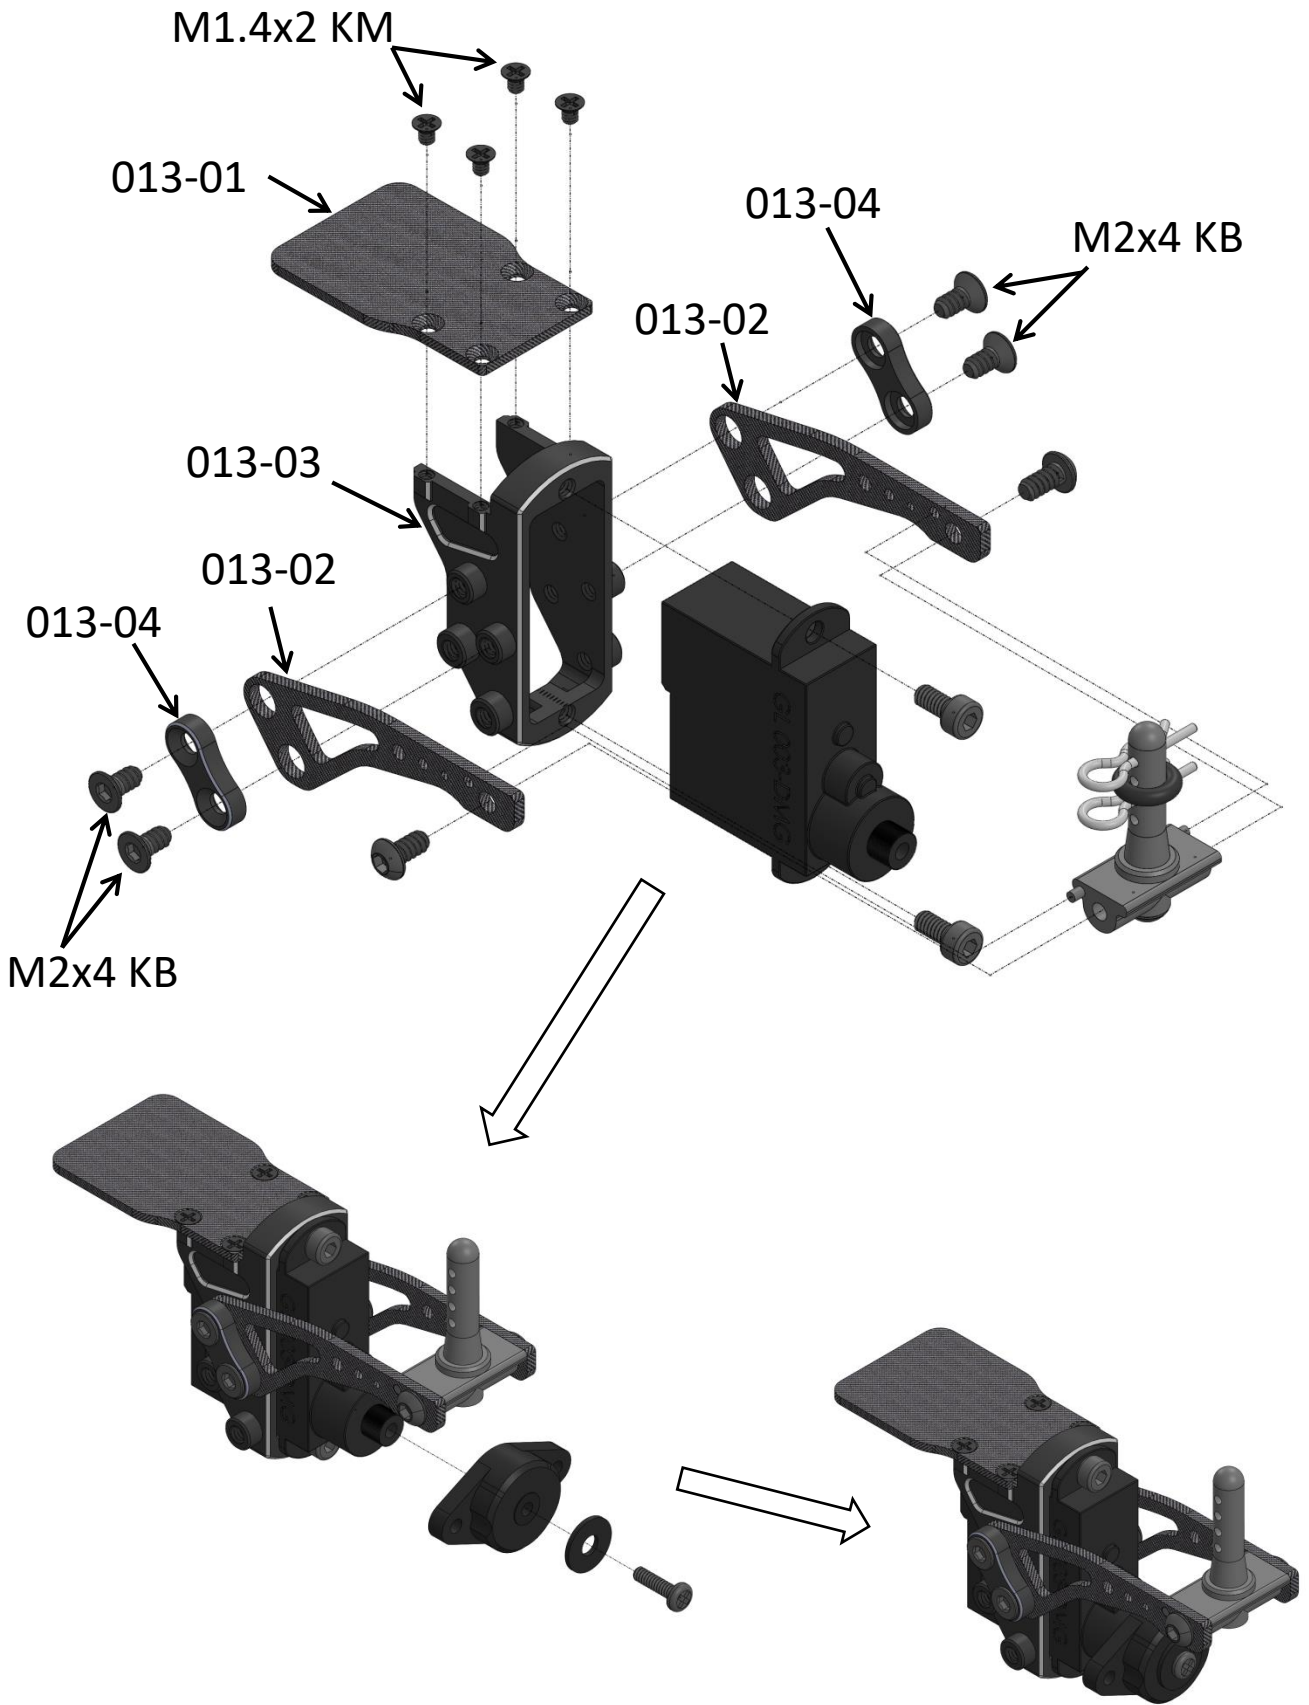

GL Rider Alu. Servo Mount

June-2019

GL-Rider-013 Assembly Guide

Thank you for purchased the option parts for GL Rider. Hope you enjoy it.

What's in the bag?

013-01

013-02

013-03

013-04

GL-Rider-013 Part List

1, GL-Rider-013-01	x1pc
2, GL-Rider-013-02	x2pcs
3, GL-Rider-013-03	x1pc
4, GL-Rider-013-04	x2pcs
5, M2x4 KB	x8pcs
6, M1.4x2 KM	x4pcs

GL-Rider-013 Done