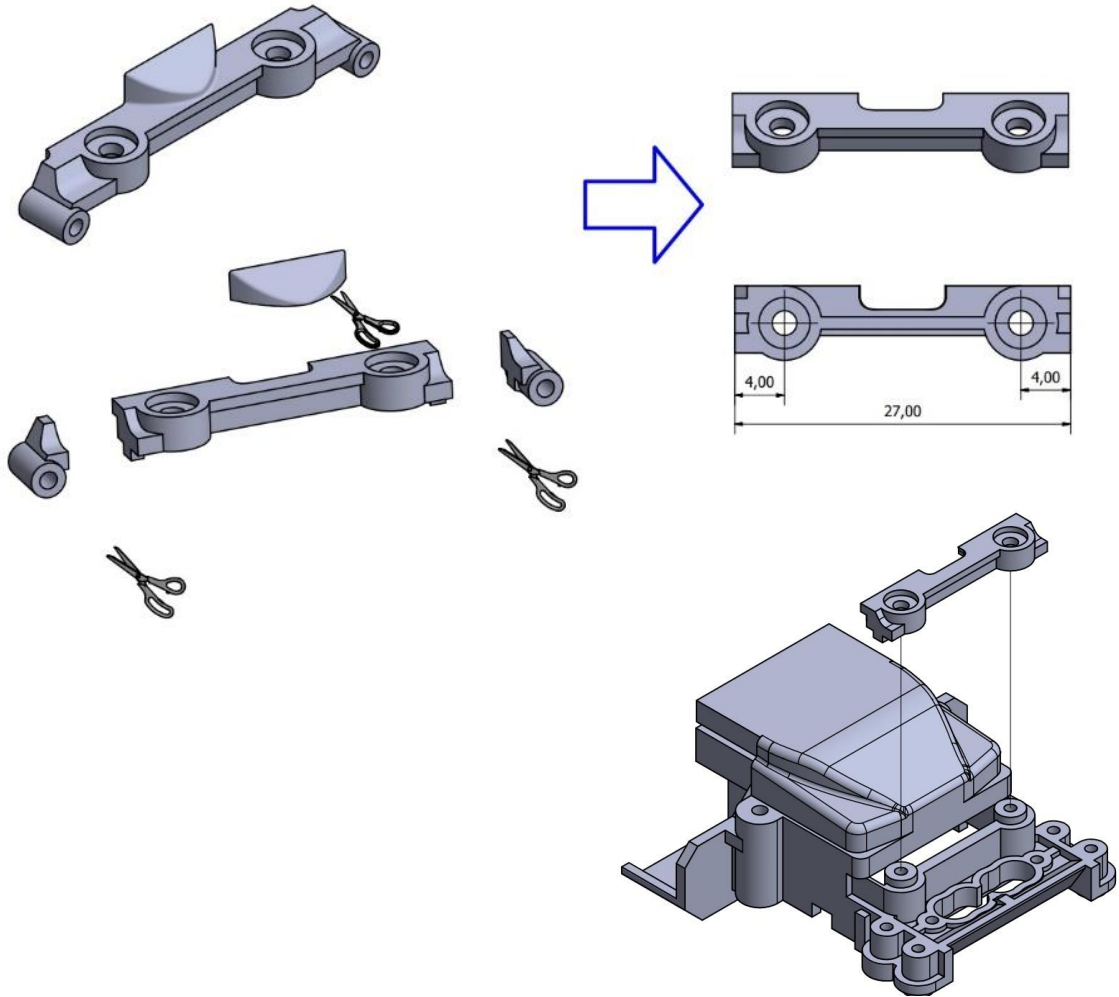

NX-274-MANUAL NEXXRACING MR03 MONO SUSPENSION SYSTEM

The arrow is horizontal and faces outward. Camper is 1°

The arrow is vertically and faces upward. Camper is 0° .