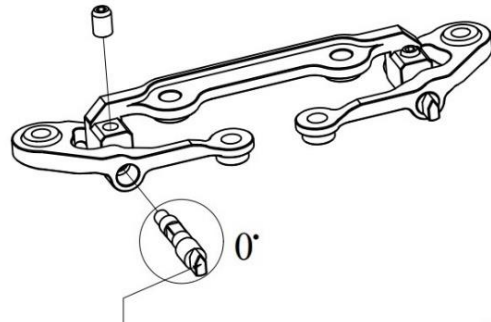

NX-274-MANUAL NEXXRACING MR03 MONO SUSPENSION SYSTEM

The arrow is horizontal and faces outward. Camper is 1°

The arrow is vertically and faces upward. Camper is 0° .