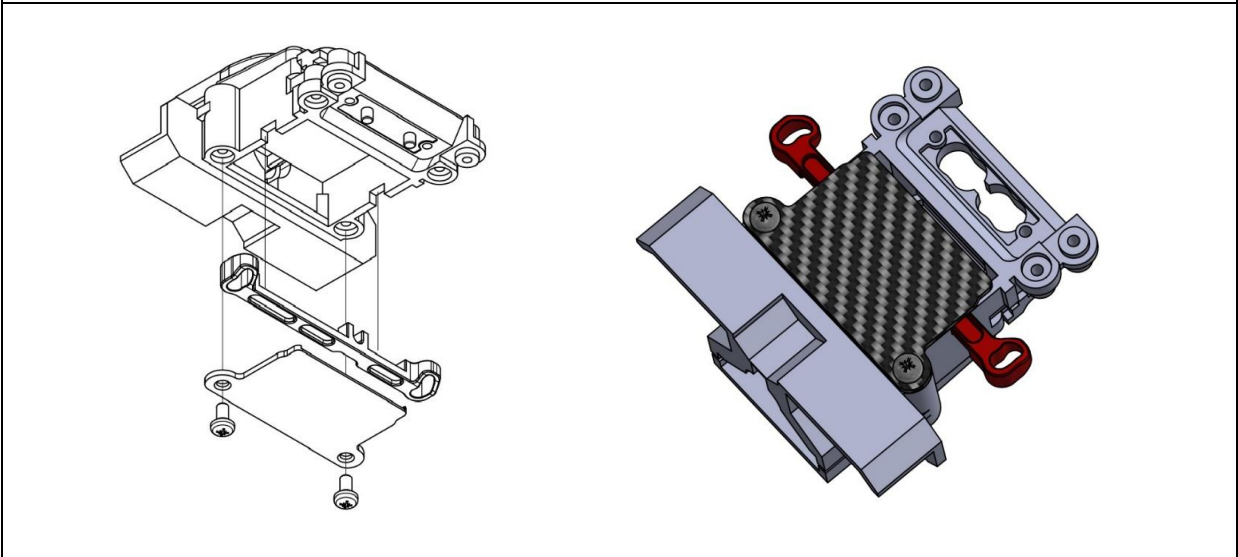

NX-274-MANUAL NEXXRACING MR03 MONO SUSPENSION SYSTEM

The arrow is horizontal and faces outward. Camper is 1°

The arrow is vertically and faces upward. Camper is 0° .