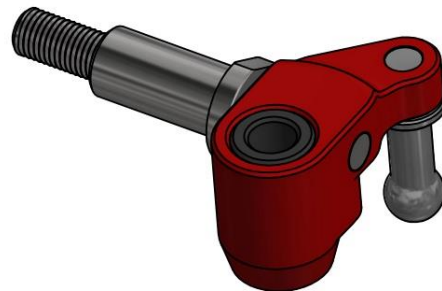

NX-274-MANUAL NEXXRACING MR03 MONO SUSPENSION SYSTEM

The arrow is horizontal and faces outward. Camper is 1°

The arrow is vertically and faces upward. Camper is 0° .