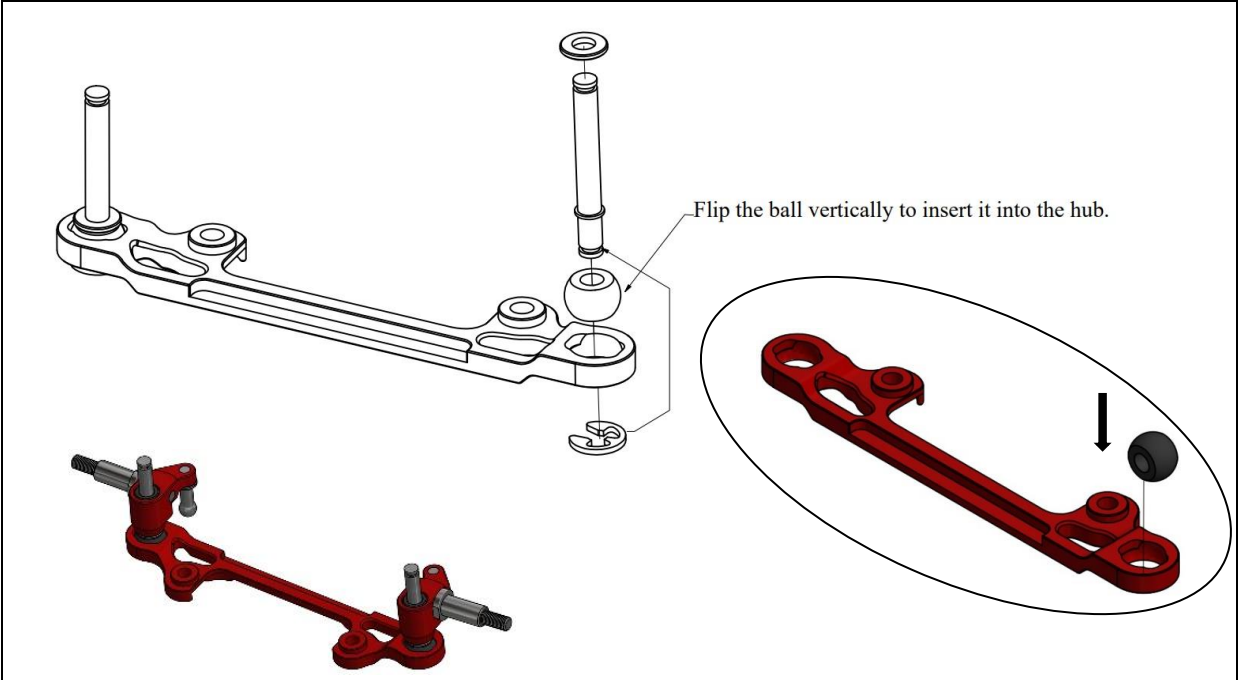

NX-274-MANUAL NEXXRACING MR03 MONO SUSPENSION SYSTEM

The arrow is horizontal and faces outward. Camper is 1°

The arrow is vertically and faces upward. Camper is 0° .