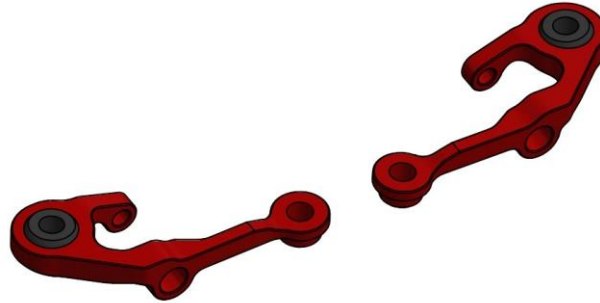

NX-274-MANUAL NEXXRACING MR03 MONO SUSPENSION SYSTEM

The arrow is horizontal and faces outward. Camper is 1°

The arrow is vertically and faces upward. Camper is 0° .