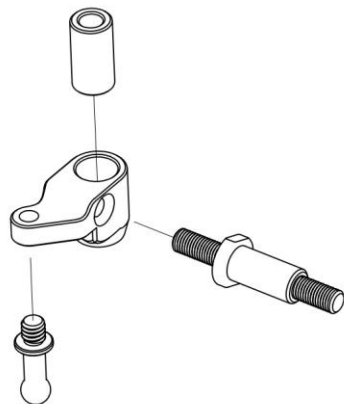

NX-274-MANUAL NEXXRACING MR03 MONO SUSPENSION SYSTEM

The arrow is horizontal and faces outward. Camper is 1°

The arrow is vertically and faces upward. Camper is 0° .