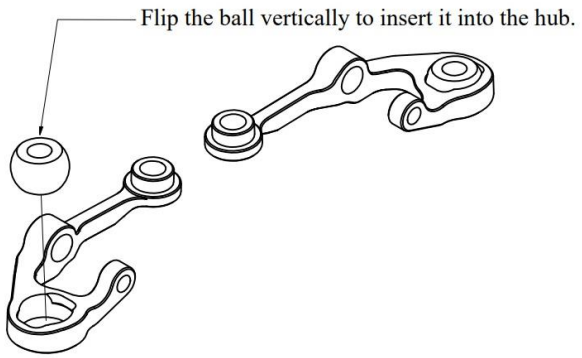

NX-274-MANUAL NEXXRACING MR03 MONO SUSPENSION SYSTEM

The arrow is horizontal and faces outward. Camper is 1°

The arrow is vertically and faces upward. Camper is 0° .