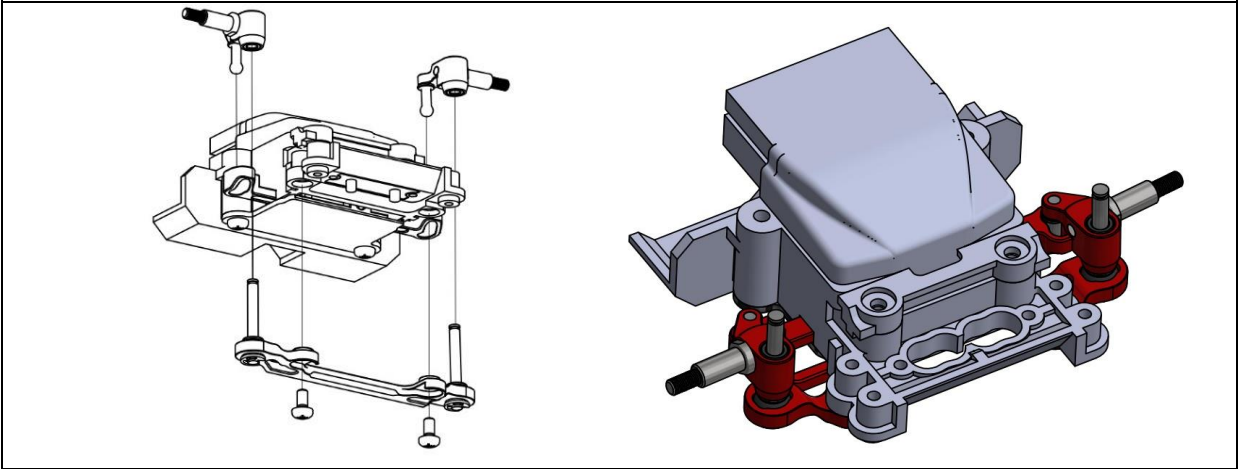

NX-274-MANUAL NEXXRACING MR03 MONO SUSPENSION SYSTEM

The arrow is horizontal and faces outward. Camper is 1°

The arrow is vertically and faces upward. Camper is 0° .