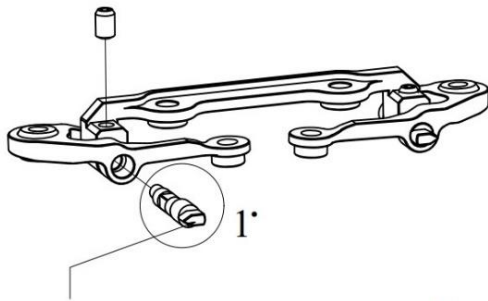

NX-274-MANUAL NEXXRACING MR03 MONO SUSPENSION SYSTEM

The arrow is horizontal and faces outward. Camper is 1°

The arrow is vertically and faces upward. Camper is 0° .